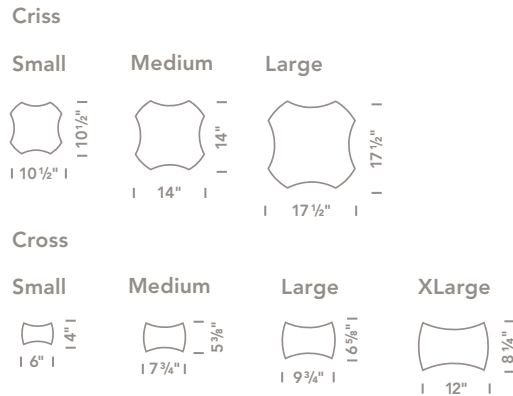

## SIZES

## SPECIFICATION

	S	M	L	XL	2XL	3XL
<b>Available Sizes</b> <i>(XL not available in Criss)</i>						
Wall Mounted	•	•	•	•		
Ceiling Mounted	•	•	•	•		
Ceiling Suspended Tiled* <i>(Not available in Cross)</i>		•	•			
Ceiling Suspended Individual* <i>(Not available in Cross)</i>			•			
Ceiling Suspended Baffle**						