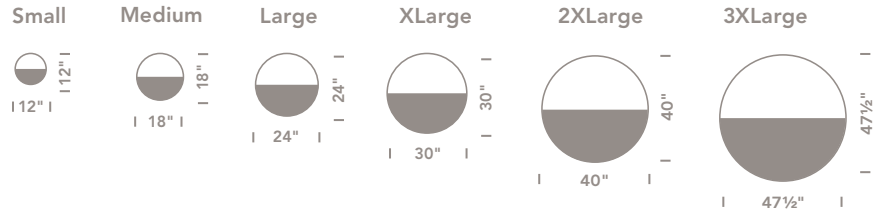

Circle

SIZES

Circle

Circle 3D

SUBSTRATES

Quiet-Core™ Acoustical substrate NRC .70	Quiet-Core Plus™ Acoustical & tackable substrate NRC .80	Mi-Core™ Tackable substrate NRC .30 <i>Not available in 3D</i>
---	---	--

SPECIFICATION

	S	M	L	XL	2XL	3XL	
Available Sizes							Available Kits (6 panels total)
Wall Mounted	•	•	•	•	•	•	(2)S, (2)M, (1)L, (1)XL
Ceiling Mounted	•	•	•	•	•	•	(2)S, (2)M, (1)L, (1)XL
Ceiling Suspended Tiled*		•	•	•	•	•	(2)M, (2)L, (1)XL, (1)2XL
Ceiling Suspended Individual*		•	•	•	•	•	(2)M, (2)L, (1)XL, (1)2XL
Ceiling Suspended Baffle**			•	•	•	•	(2)L, (2)XL, (1)2XL, (1)3XL