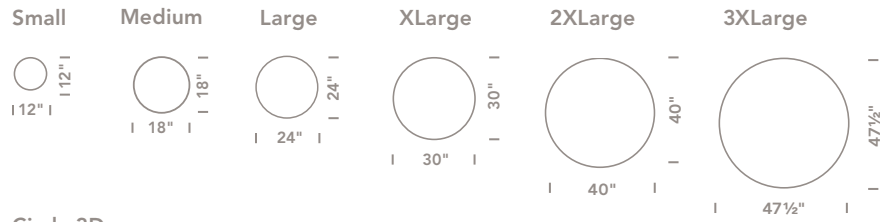

Circle

SIZES

Circle

Circle 3D

SUBSTRATES

Quiet-Core™ Acoustical substrate NRC .70	Quiet-Core Plus™ Acoustical & tackable substrate NRC .80	Mi-Core™ Tackable substrate NRC .30 <i>Not available in 3D</i>
---	---	--

SPECIFICATION

	S	M	L	XL	2XL	3XL	
Available Sizes							Available Kits (6 panels total)
Wall Mounted	•	•	•	•	•	•	(2)S, (2)M, (1)L, (1)XL
Ceiling Mounted	•	•	•	•	•	•	(2)S, (2)M, (1)L, (1)XL
Ceiling Suspended Tiled*		•	•	•	•	•	(2)M, (2)L, (1)XL, (1)2XL
Ceiling Suspended Individual*		•	•	•	•	•	(2)M, (2)L, (1)XL, (1)2XL
Ceiling Suspended Baffle**			•	•	•	•	(2)L, (2)XL, (1)2XL, (1)3XL